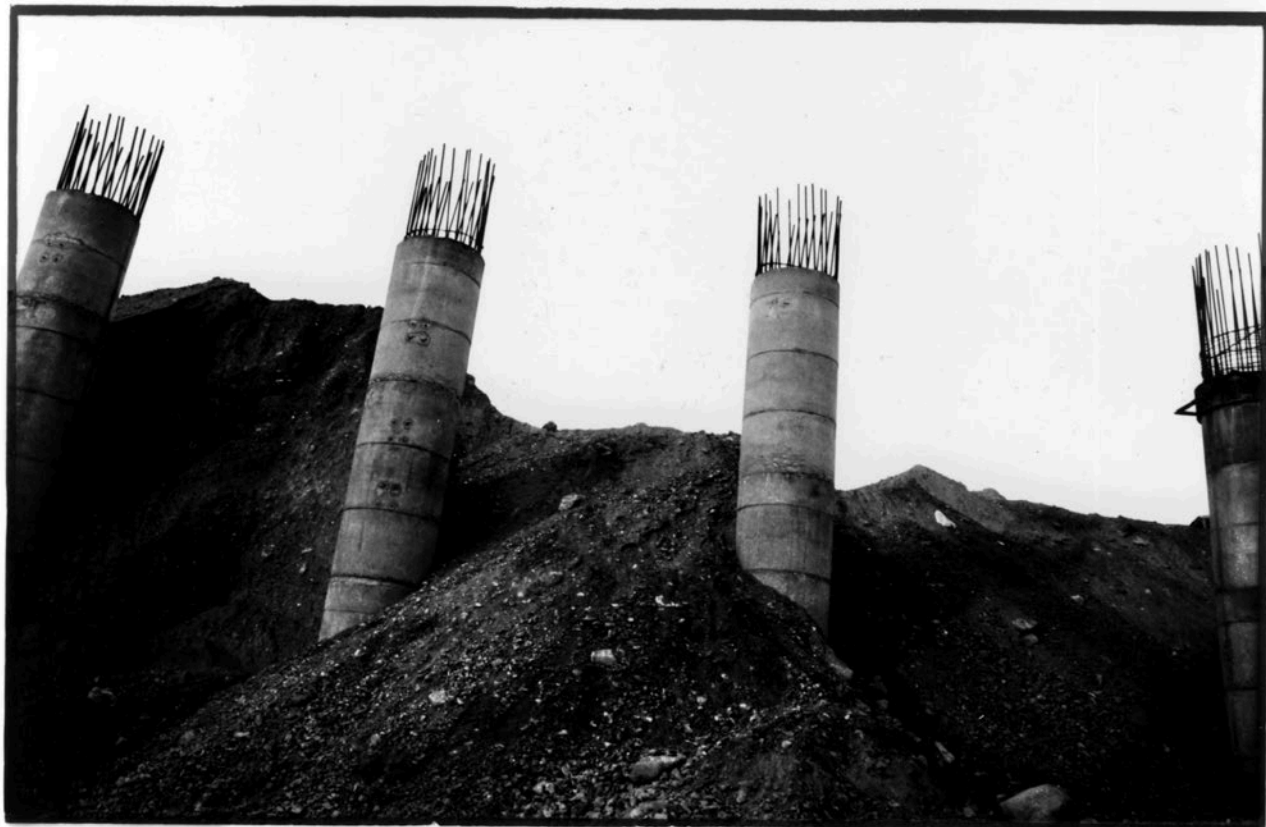

PERSEPOLIS: 2560-2580

Lost #032

2001-2021

Analog photography

Gelatin silver print

13.5 x 20.5 cm

Unique edition